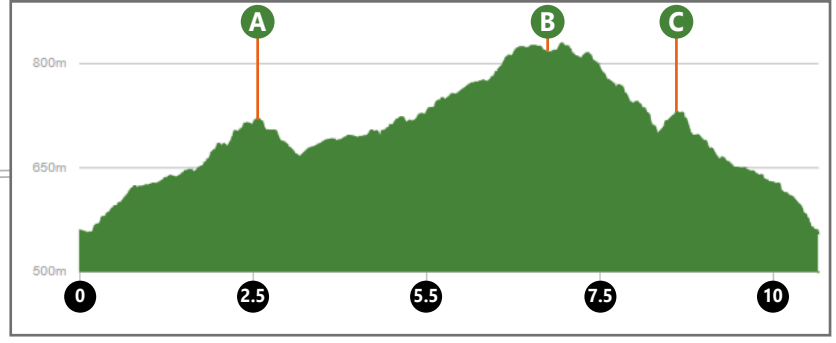

Radio Tower
Garbage
Aid Station
First Aid Station

Start / Finish
Pits and Tents
Feed Station
First Aid Station
Picnic Area
Food Vendors
Garbage
Washrooms

6hr Enduro 10.7km Distance 350m Climb

- 6hr Enduro Course
- Easier Trail
- More Difficult Trail
- Most Difficult Trail
- Gravel Road
- Non-Mtb Trail

P

10th Ave SE

5618500 5618000 5617500 5617000 5616500 5616000

3445000 3445500 3446000